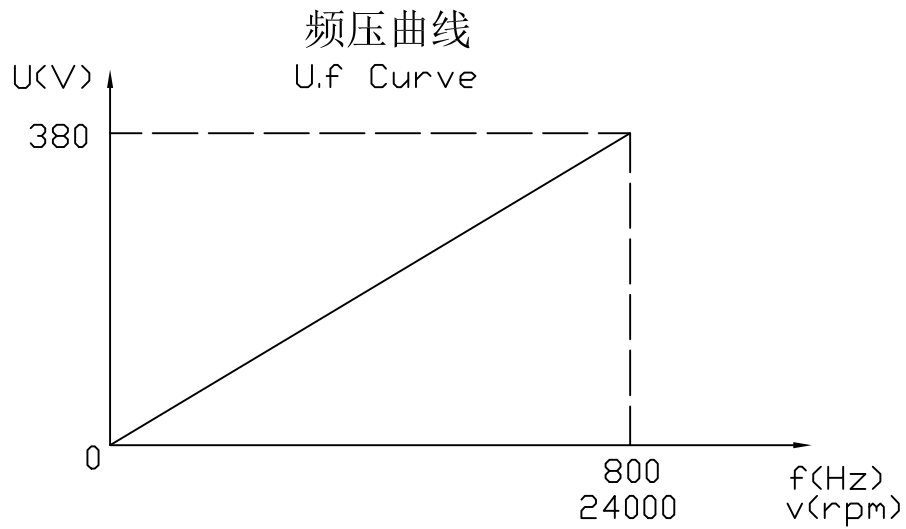

GDL120-30-24Z/6.5
6.5KW 380V 13.5A
800Hz 24000rpm

注: TA:20°C Serv:S1 Water cooling