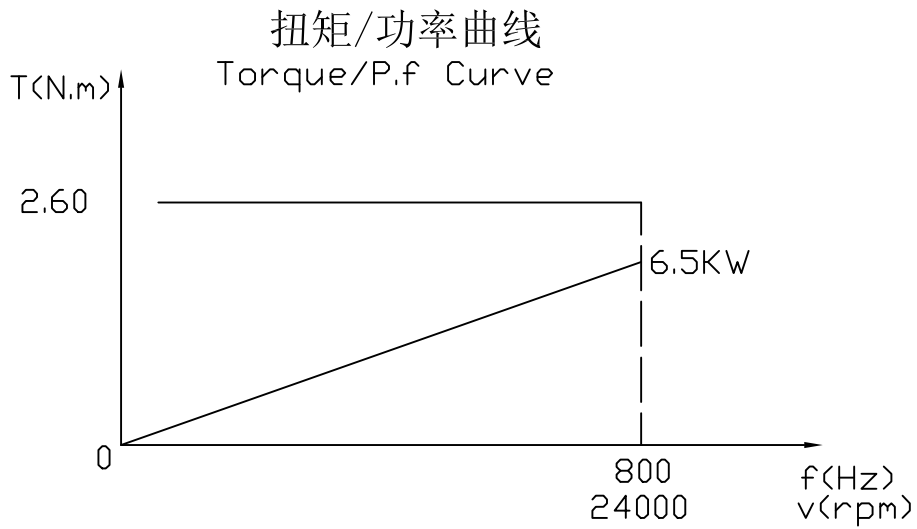

GDL120-30-24Z/6.5
6.5KW 380V 13.5A
800Hz 24000rpm

注: TA:20°C Serv:S1 Water cooling