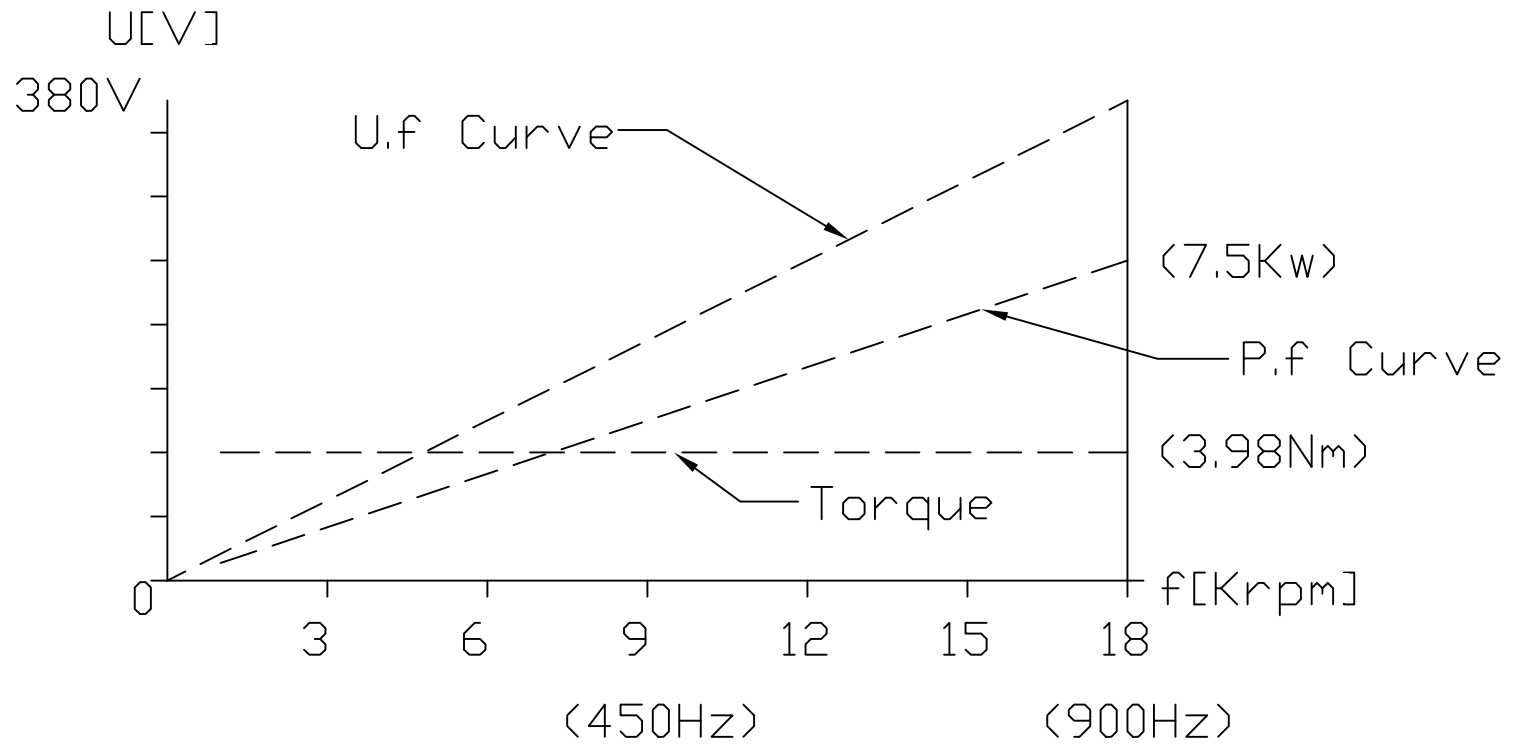

GDK125-18Z/7.5
380V 16.0A 6P

TA:20°C

Serv:S1

Water cooling